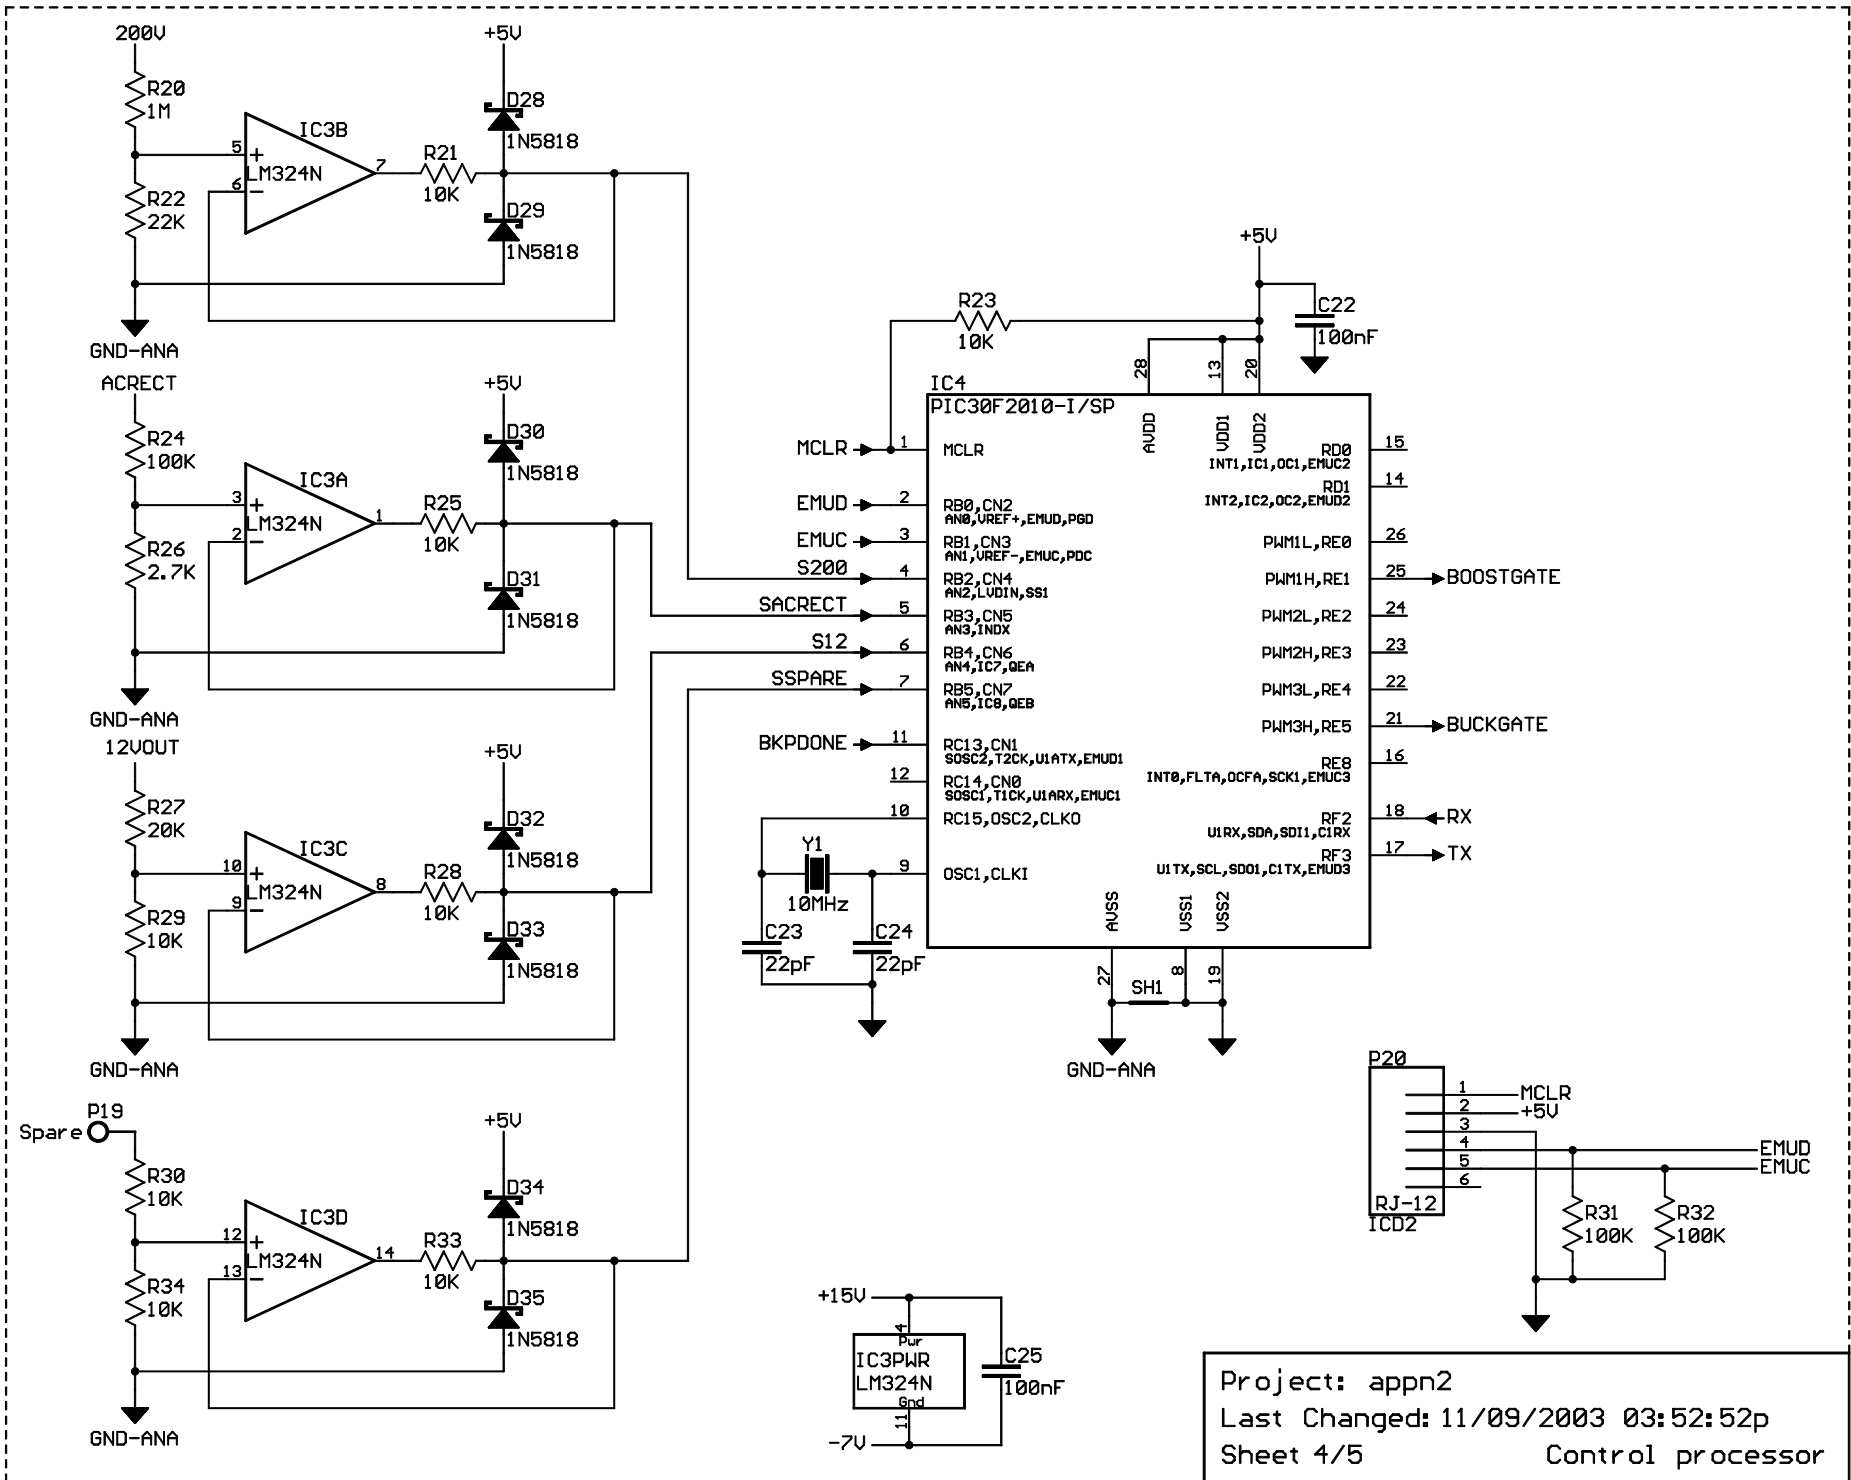

Project: appn2
 Last Changed: 11/09/2003 03:52:52p
 Sheet 3/5
 Buck converter

Project: appn2
 Last Changed: 11/09/2003 03:52:52p
 Sheet 4/5
 Control processor